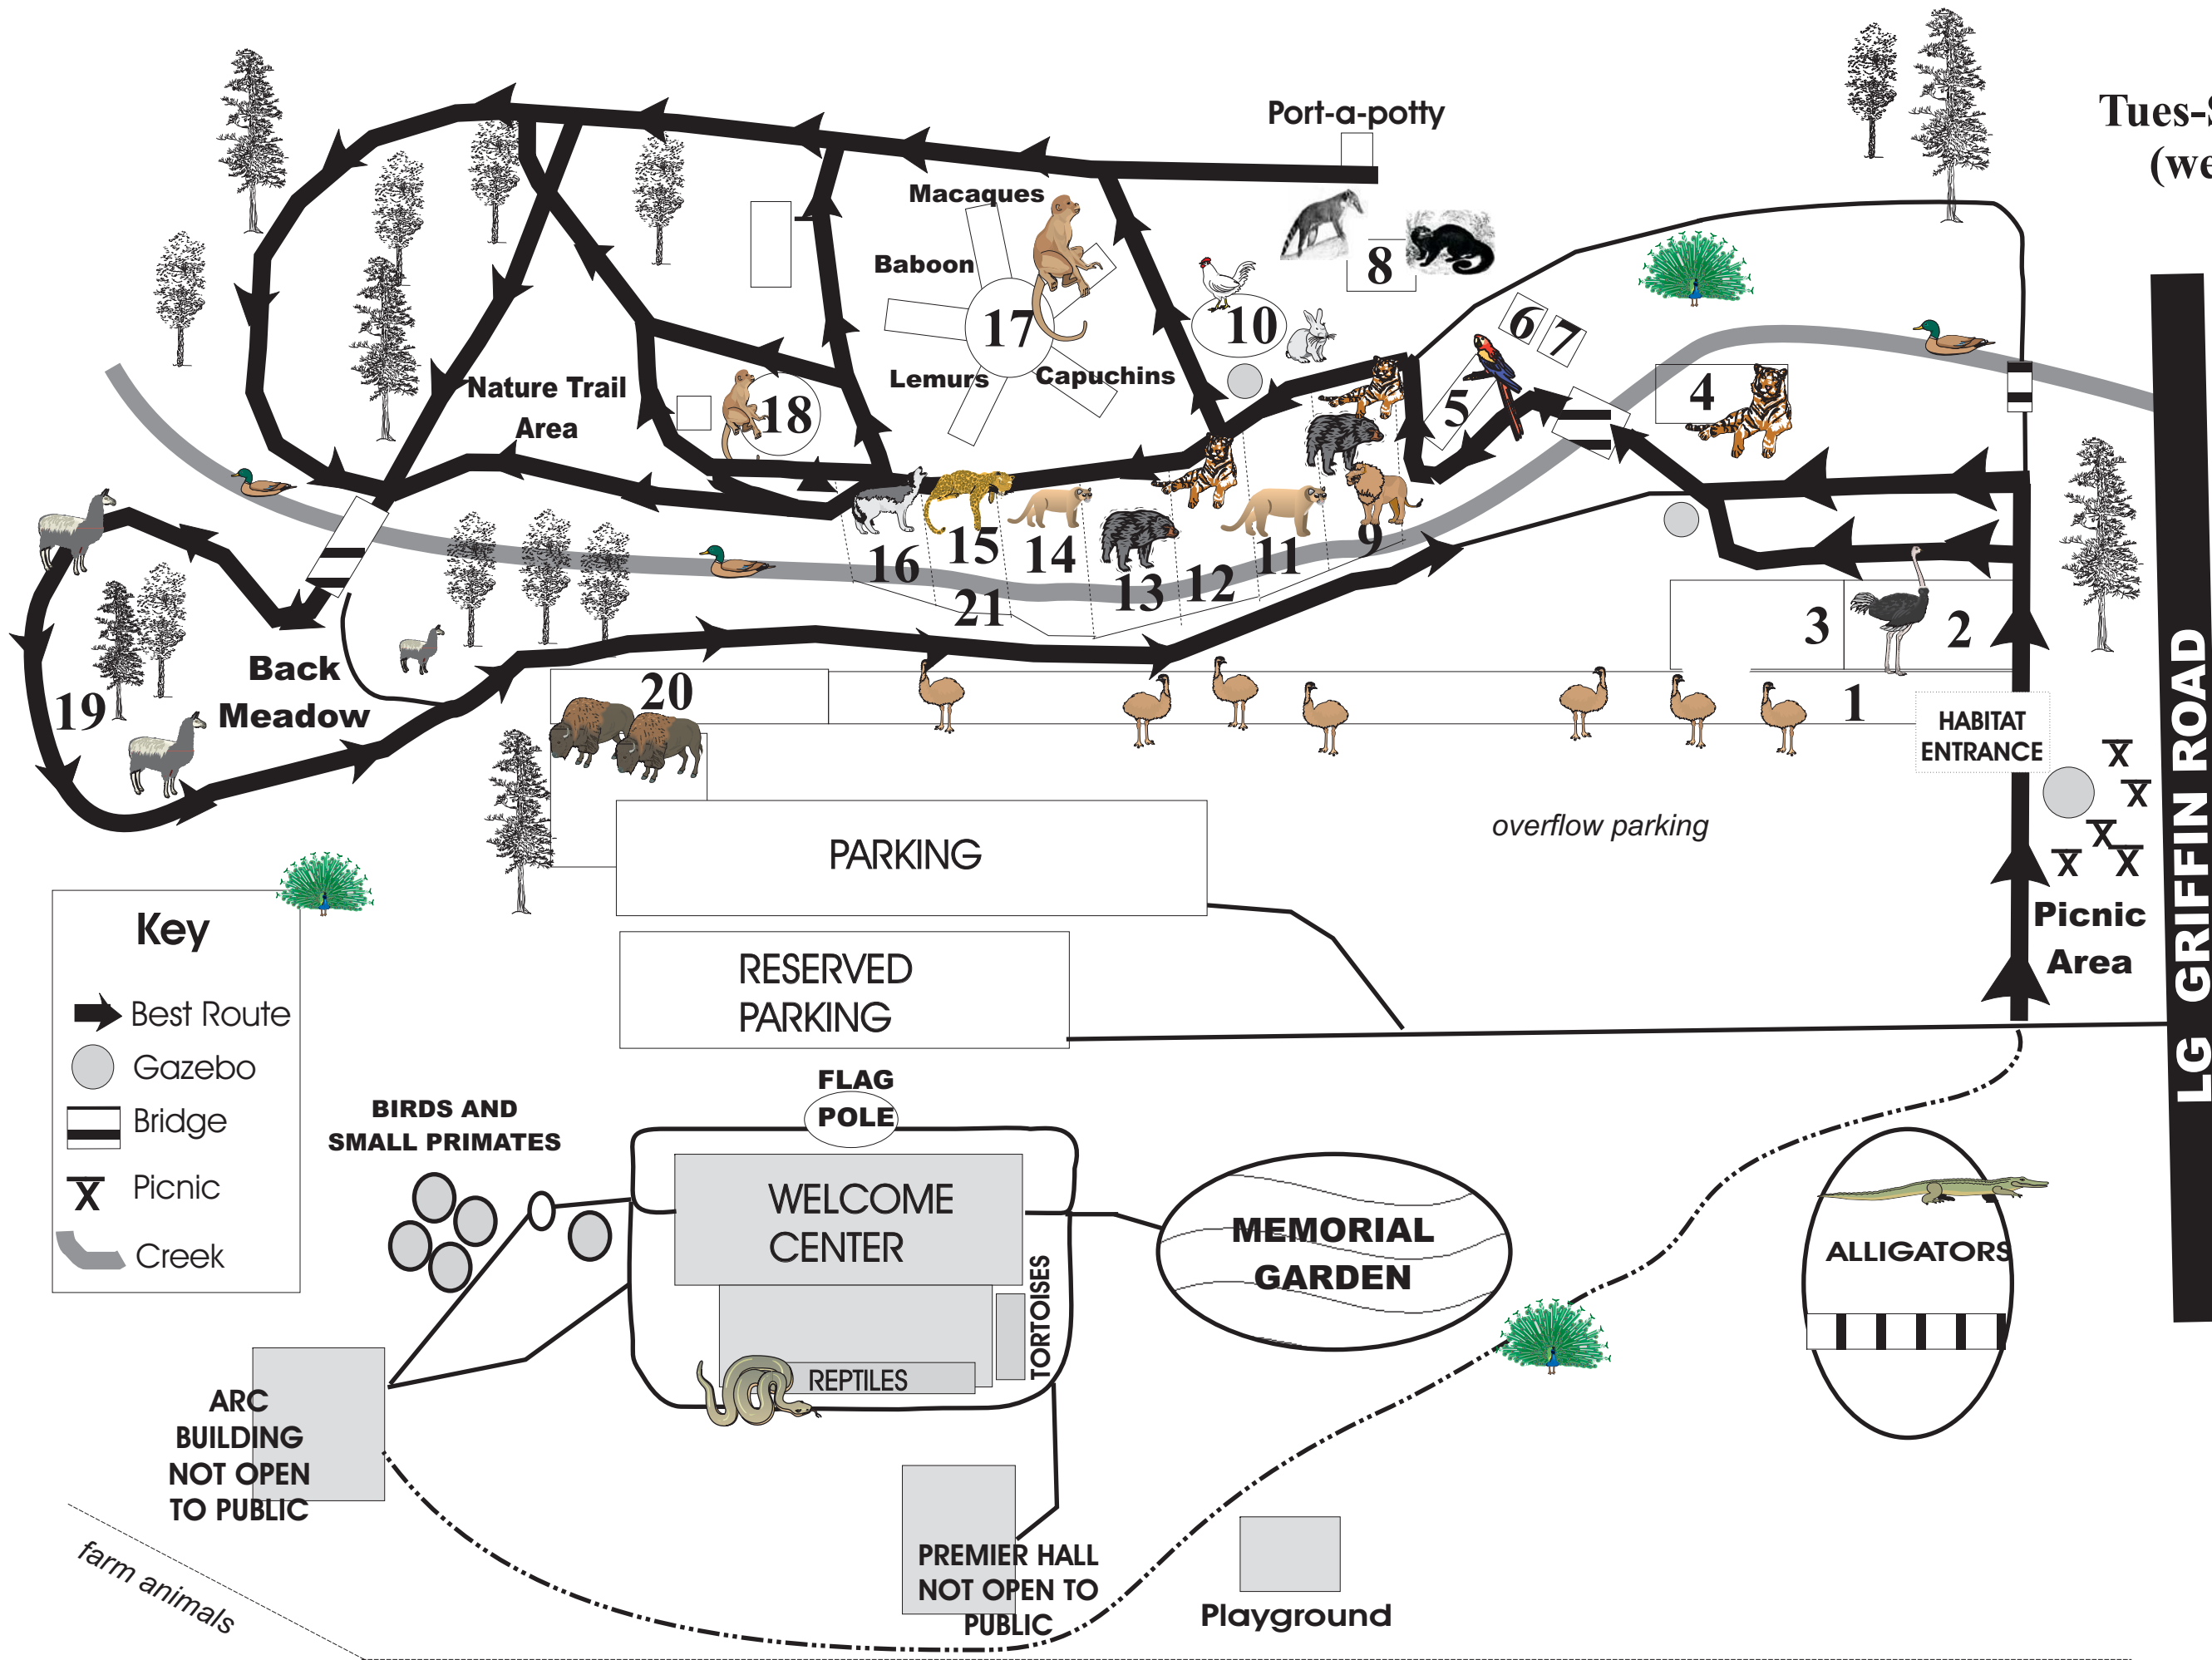

**Habitat Hours**  
**Tues-Sat 12:00 - 3:00 p.m.**  
**(weather permitting)**

- 1 & 3 - Emus
- 2 - Ostriches
- 4 - Tigers (Charlie's Angels)
- 5 - Aviary - 1
- 6 - Aviary - 2
- 7 - Aviary - 3
- 8 - Binturong, Coati mundis
- 9 - Lion, Tiger & Bear
- 10 - Mini barnyard
- 11 - Cougars
- 12 - Tigers
- 13 - Bears
- 14 - Cougars
- 15 - Leopard
- 16- Wolves
- 17 - Primate center
- 18 - Large primates
- 19 - Llama corral
- 20 - Bison
- 21 - Tiger & Bear cubs

**Key**

- Best Route
- Gazebo
- Bridge
- Picnic
- Creek

**NO SMOKING ON NOAH'S ARK PROPERTY**

Noah's Ark  
 712 LG Griffin Road  
 Locust Grove, GA 30248  
[www.noahs-ark.org](http://www.noahs-ark.org)  
 770-957-0888  
 Welcome Center/Grounds  
 open Tues-Sat  
 9:00 a.m. - 4:00 p.m.

*farm animals*